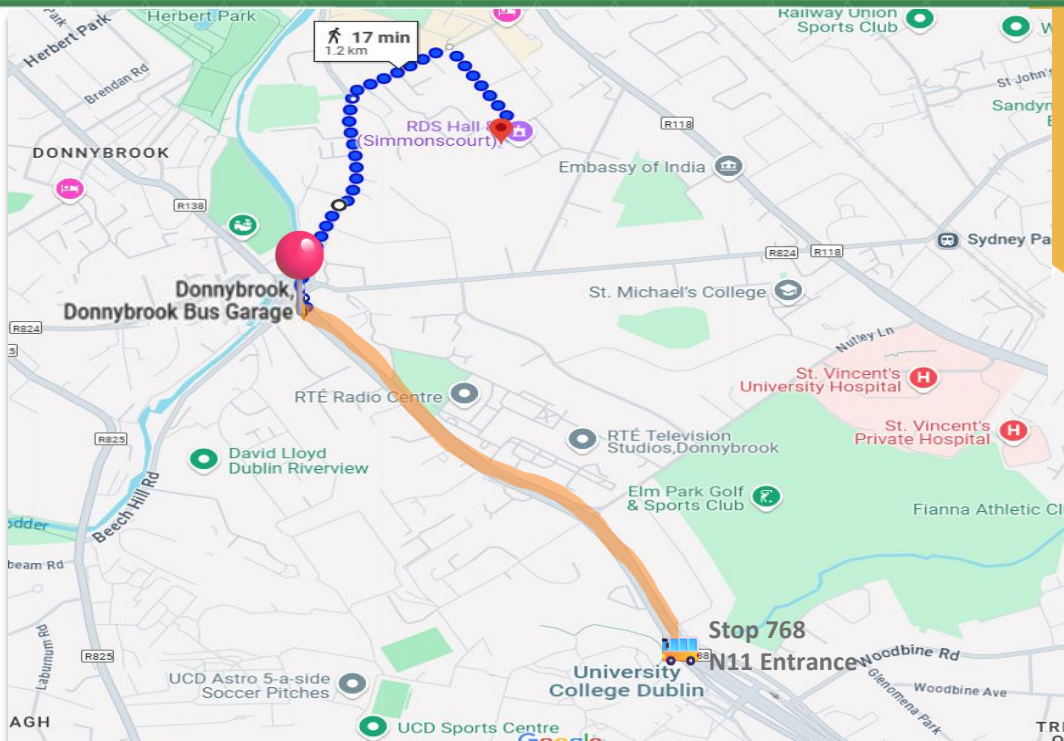

UCD Exams

How to get to the RDS Simmonscourt

From: **UCD Belfield**

To: **RDS Simmonscourt**

 Take the **E1/E2/39A Bus** from **UCD, Belfield** **From stop no. 768 (Belfield campus N11 Entrance)**

 Get off at **Donnybrook Bus Garage, stop no. 772 (4 stops)**

 **Walk 17 mins** (1.2KM) to the Exam Centre (see map).

 Check **live bus times** on the [TFI Live App](#)

 **Tip:** Leave early to avoid delays

MAKE SURE YOU ARRIVE AT LEAST 15 MINS BEFORE YOUR EXAM